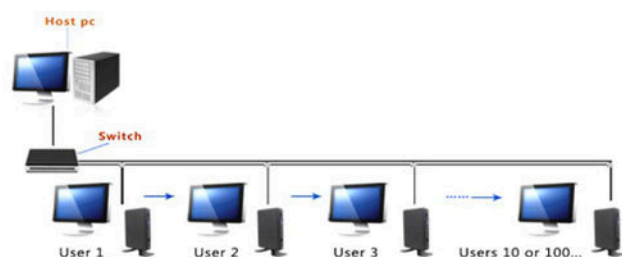

Recommend Configuration for Server

User Number	CPU	RAM	HDD
Below 10 users	Intel Core Duo2.0GHZ or above	2GB-4 GB	500GB
10-20 users	IntelCore Duo2.0GHZ above or Quad-Core	4GB-8GB	500GB
20-30 users	Core Quad-Core 2.6GHZ above	8GB	1TB
30-50 users	Xeon dual-core 2.3GHZ above or Quad-Core	8GB-16GB	1TB-2TB